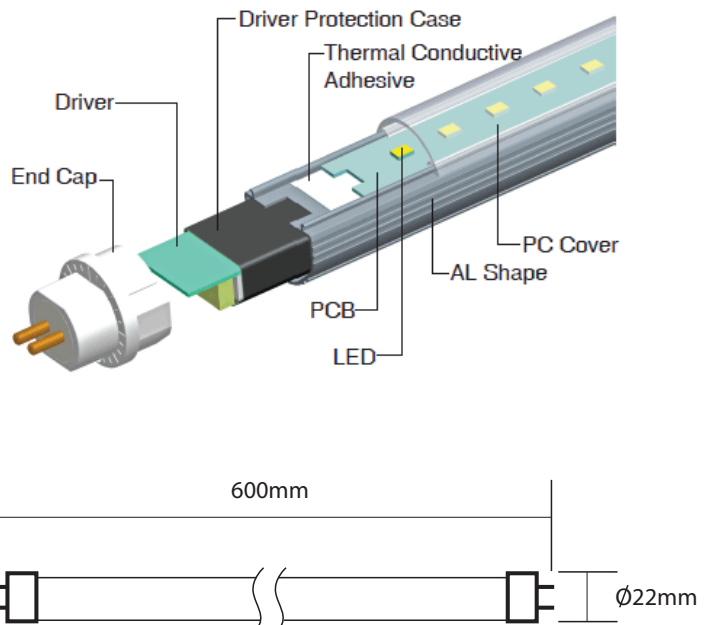

PRODUCT NAME:

2FT 18W FLOURESCENT BULB FOR LINK LIGHTS

PRODUCT CODE/S:

EL2137

KEY FEATURES:

ADOPT HIGH QUALITY LED CHIPS, SUSTAINED HIGH BRIGHTNESS UP TO 130LM/W, INSTANT ON, NO DELAY, NO FLICKER, NO NOISE, NO MERCURY.
 OUR 2FT LED TUBE LIGHT IS PERFECTLY USED FOR GARAGE, STAIRWELL, BASEMENT, STORAGE ROOM, CUPBOARD ETC. 6000K DAYLIGHT PROVIDES COMFORTABLE LIGHTING EFFECT.

DETAILS:

BALLAST TYPE	Magnetic or Electronic
BRAND	SAFELINE
CALC - LIGHT BULB TECH-	FLUORESCENT
Cap Fitting Type	G13
Colour Temperature	Warm White
Temperature Value	3500 K
Energy Rating	G
Equivalent Wattage	18 W
Equivalent Wattage Band	11-20
Length (Imperial)	2 ft
Life Length	20,000 hours
Light Bulb Technology	Fluorescent
Light Bulb Type	T8
Lumen Value	1350 lm
Lm Band	1001-1500
Prodcut Code	EL2137
Pack Size	1
Pieces in Pack/Case	1
Power Consumption	18 W
Power Factor Value	0.9
Product Diameter	26 mm
Product Length	590 mm
Product Type	Tube
Visible Environmental	Included in the price is a
kWh Per 1000hr Life	22 kWh/1000h