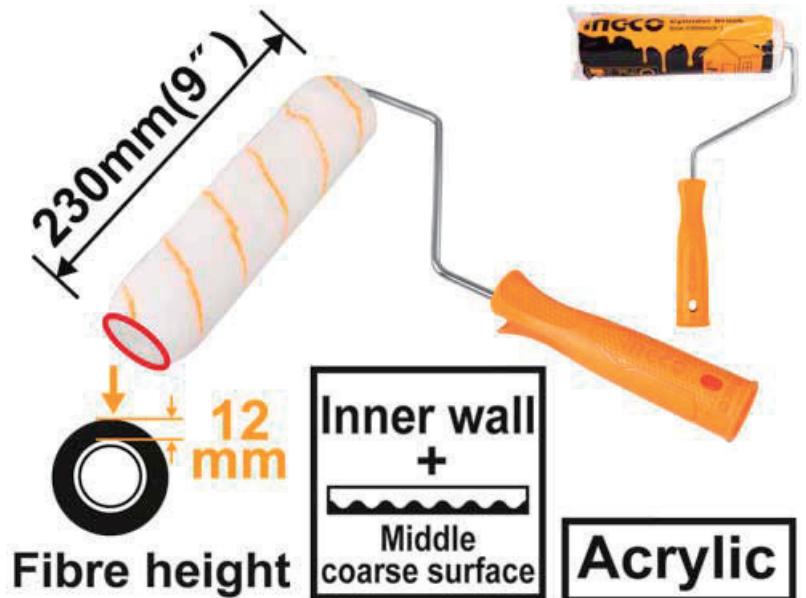

DESCRIPTION & FEATURES

Material:Acrylic
 Size:230mm/9"
 Fibre height:12mm
 Suitable for inner wall
 6mm central shank
 With 1pcs roller cover
 With 4pcs assistant shank
 Packed by plastic bag

SELLING POINTS

Special handle, non-slip, durable and fine plush, not easy to shed, smooth brushing, can be disassembled at any time to absorb paint and apply paint evenly without leaving traces

IHRHT042301

CYLINDER BRUSH(INNER WALL)

FUNCTION

It is mainly used for large-area paint painting in building decoration projects, and can be used to roll on various mixed paints.