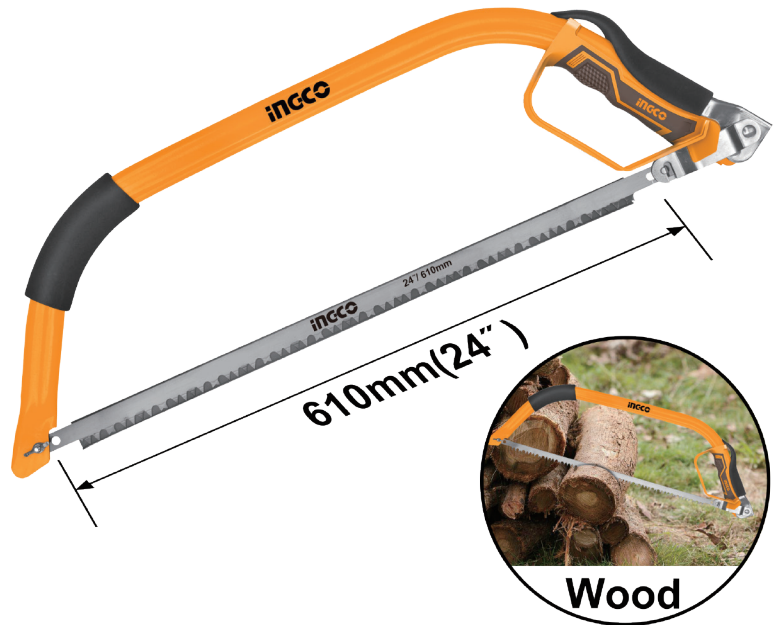

DESCRIPTION & FEATURES

Handle hack saw frame
Size:610mm/24"
Including 1pcs saw blade
Packed by paper card

610mm(24")

SELLING POINTS

1. The buckle locking method makes disassembly and assembly more convenient and efficient. 2. The front part of the saw bow adopts EVA handle, which makes the user feel more comfortable.

IHBS6101

FUNCTION

BOW SAW

Cutting