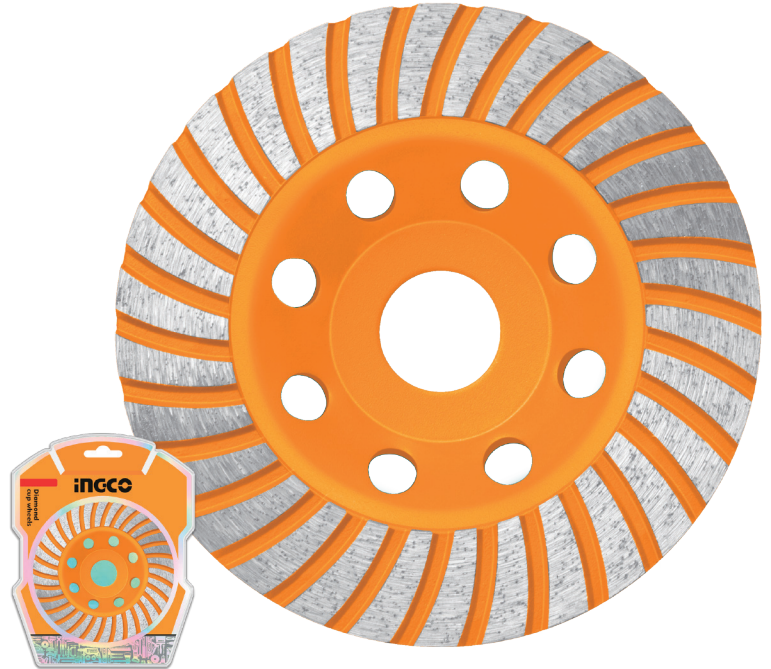

DESCRIPTION & FEATURES

Diameter:115mm
Blade width:20mm
Arbor:22.22mm
Packed by double blister

115mm(4-1/2")

SELLING POINTS

Long grinding life

ICGW011151

FUNCTION

DIAMOND CUP WHEELS

Stone grinding