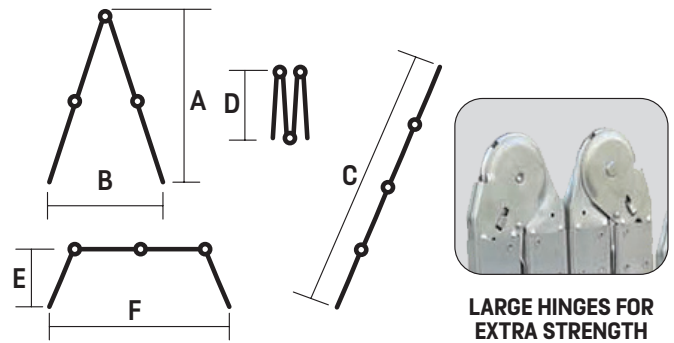

PLATFORM NOT INCLUDED BUT CAN BE ADDED

PRODUCT NAME:

MULTIPURPOSE LADDER

PRODUCT CODE/S:

FE4X3 12FT 6 HINGE LADDER
FE4X4 16FT 6 HINGE LADDER

KEY FEATURES:

GS & EN131 CERTIFIED
MADE TO WITH-STAND INDUSTRIAL USE
PERFECT FOR BOTH TRADESMEN OR THE DIY
HEAVY DUTY CONSTRUCTION
DIFFERENT POSITIONS MAKES THIS LADDER THE MOST VERSATILE LADDER ON THE MARKET, WILL ALLOW YOU TO REACH ANY JOB WITH EASE.
CAN BE USED AS A WORKING PLATFORM
USEFUL FOLDING DESIGN ALLOWS LADDER TO BE STORED IN SMALL SPACES
LIGHT WEIGHT: 13.9 KG
MAX LOAD: 150 KG
OPEN HEIGHT: 355 CM
STEP LADDER HEIGHT: 174 CM
PLATFORM SPAN: 228 CM
PLATFORM HEIGHT: 96 CM
PACK SIZE: 97 X 37 X 28 CM

DETAILS:

| CODE | No. of Step | A (cm) | B (cm) | C (cm) | D (cm) | N.W. (kg) |
|-------|-------------|--------|--------|--------|--------|-----------|
| FE4X3 | 4X3 | 170 | 121 | 350 | 92 | 10.5 |
| FE4X4 | 4X4 | 225 | 152 | 460 | 120 | 12 |