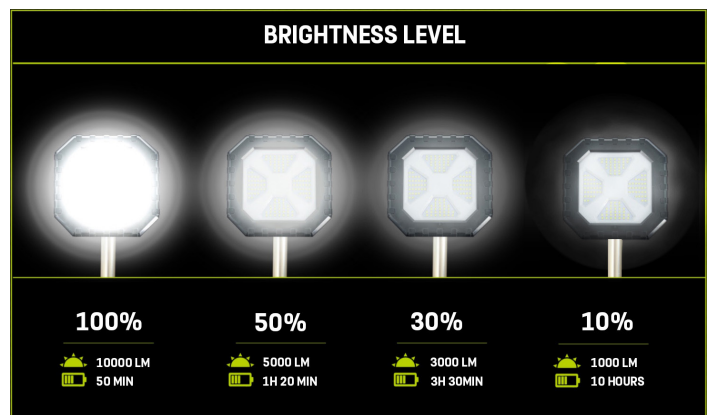

**PRODUCT NAME:**

**LED RECHARGE TELESCOPIC 100 W**

**PRODUCT CODE/S:**

**EL2184LED**

**OVERVIEW**

**THIS LED RECHARGEABLE TRIPOD LIGHT IS DESIGNED TO DELIVER POWERFUL ILLUMINATION FOR BOTH INDOOR AND OUTDOOR SETTINGS. WITH A HIGH-CAPACITY BATTERY AND MULTIPLE BRIGHTNESS LEVELS, IT PROVIDES FLEXIBILITY AND LONG-LASTING PERFORMANCE. ITS HEAVY-DUTY DESIGN, COMBINED WITH AN IP44 RATING, ENSURES DURABILITY IN TOUGH ENVIRONMENTS.**

**DETAILS:**

**Key Features:**

- **Rotating 360°:** Adjustable rotation allows you to direct light exactly where needed.
- **4 Brightness Settings:** From 1000 to 10000 lumens, choose the right level of brightness with simple button controls.
- **Heavy-Duty Handle:** Built for easy carrying and transport.
- **Durable Design:** IP44 rating ensures protection from dust and splashes.

**Specifications:**

<b>Power</b>	100watts (220v rechargeable)
<b>Brightness</b>	10000 Lumens (Max)
<b>Brightness Settings</b>	100% (10000 lumens) – Press for 3 seconds 50% (5000 lumens) – Short press 30% (3000 lumens) – Short press 10% (1000 lumens) – Short press
<b>Cable Length</b>	2 m
<b>Protection Rating</b>	IP44 (Water-resistant)
<b>Rotation</b>	360° for full coverage
<b>Handle</b>	Heavy-duty for easy portability
<b>Battery</b>	3.7v Li-ion 9000mah Capacity
<b>Charging Time</b>	approx 12hours
<b>Charging Voltage</b>	DC5V