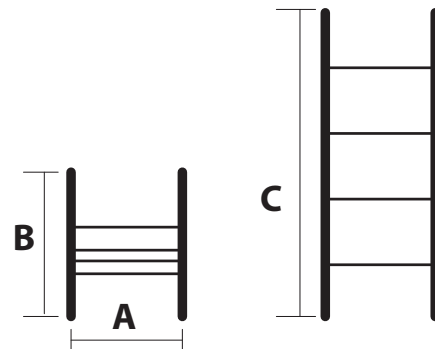

**PRODUCT NAME:**

TELESCOPIC ALUMINIUM LADDER

**PRODUCT CODE/S:**

FE38 - EXTENDS 3.8M

**KEY FEATURES:**

COMES WITH A CARRY CASE  
 FLEXIBLE TO SUIT A VARIETY OF USES  
 MAX LOAD 150KG  
 WEIGHT 10KG

**DETAILS:**

CODE	No. of Step	Step Distance	A (cm)	B (cm)	C (cm)	N.W. (kg)
FE38	13	30	49	86	380	10.3

**STANDARDS**

EN 131-1