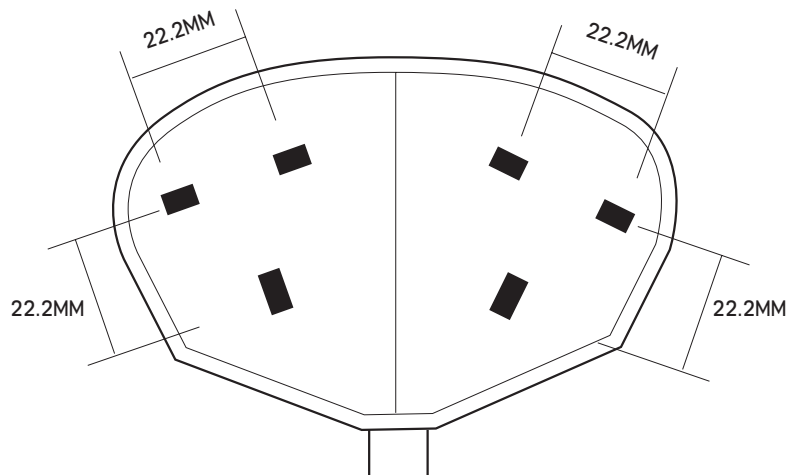

PRODUCT NAME:

TRAILING SOCKETS RUBBER

PRODUCT CODE/S:

EL2148 : SINGLE TRAILING SOCKETS RUBBER
 EL2149 : DOUBLE TRAILING SOCKETS RUBBER

KEY FEATURES:

HEAVY DUTY HIGH IMPACT SOCKET.
 13 AMP.
 FOR EXTENSION TRAILING LEADS.
 DESIGNED FOR A 3 PIN UK MAINS PLUG.

DETAILS:

AMP RATING	13 A
BRAND	SAFELINE
PACK SIZE	1
PARENT COLOUR	BLACK
PRODUCT CODE	EL2148, EL2149
PIECES IN PACK/CASE	1
PRODUCT TYPE	HEAVY DUTY HIGH IMPACT

STORAGE

CE IP44