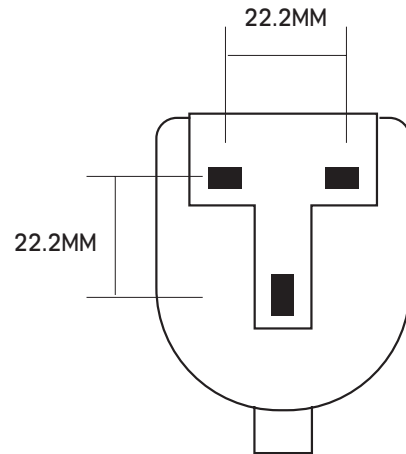

PRODUCT NAME:

TRAILING SOCKETS RUBBER

PRODUCT CODE/S:

EL2148 : SINGLE TRAILING SOCKETS RUBBER
 EL2149 : DOUBLE TRAILING SOCKETS RUBBER

KEY FEATURES:

HEAVY DUTY HIGH IMPACT SOCKET.
 13 AMP.
 FOR EXTENSION TRAILING LEADS.
 DESIGNED FOR A 3 PIN UK MAINS PLUG.

DETAILS:

AMP RATING	13 A
BRAND	SAFELINE
PACK SIZE	1
PARENT COLOUR	BLACK
PRODUCT CODE	EL2148, EL2149
PIECES IN PACK/CASE	1
PRODUCT TYPE	HEAVY DUTY HIGH IMPACT

STORAGE

CE IP44