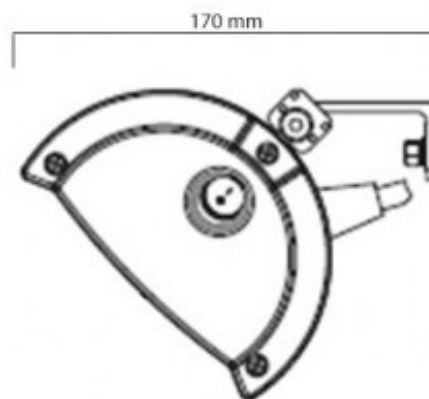

PRODUCT NAME:

PATIO HEATER INCL CONTROLER 2000W

PRODUCT CODE/S:

HEATPATIO

DETAILS:

Code	HEATPATIO
BRAND	SAFELINE
CALC - HEATER PROD-	HALOGEN
CONSTRUCTION MA-	WALL-MOUNTED
FITTING TYPE	FITTINGS SUPPLIED
Fuel Type	Electric
Manufacturer Guar-	1 Year Guarantee
Model No	HEATPATIO
Overheat Protection	Wall-Mounted
Overload Protection	No Overheat Protection
Pack Size	1
Pieces in Pack/Case	1
Power Indicator	n/a
Power Output (Watts/	2000 W
Power Voltage Supply	220-240 V
Product Type	Patio Heater
Programme Facility	Non-Programmable
Smart Compatibility	Not Smart