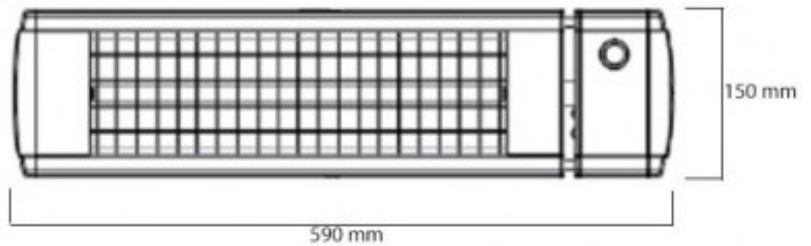

PRODUCT NAME:

PATIO HEATER INCL CONTROLER 2000W

PRODUCT CODE/S:

HEATPATIO

DETAILS:

Code	HEATPATIO
BRAND	SAFELINE
CALC - HEATER PROD-	HALOGEN
CONSTRUCTION MA-	WALL-MOUNTED
FITTING TYPE	FITTINGS SUPPLIED
Fuel Type	Electric
Manufacturer Guar-	1 Year Guarantee
Model No	HEATPATIO
Overheat Protection	Wall-Mounted
Overload Protection	No Overheat Protection
Pack Size	1
Pieces in Pack/Case	1
Power Indicator	n/a
Power Output (Watts/	2000 W
Power Voltage Supply	220-240 V
Product Type	Patio Heater
Programme Facility	Non-Programmable
Smart Compatibility	Not Smart