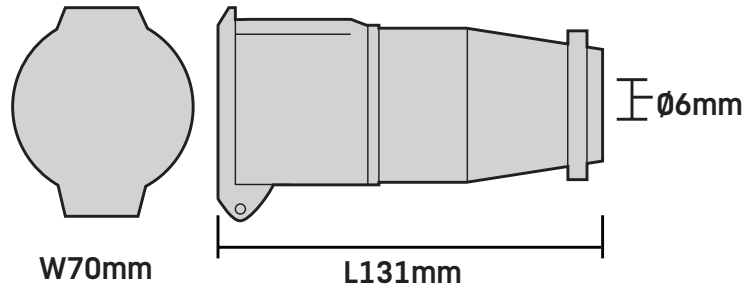

**KEY FEATURES:**

COUPLING SOCKET FOR 14MM TRAILING LEAD  
 LONG LIFE AND DURABLE  
 IP44 RATED  
 SPLASHPROOF AND SUITABLE FOR OUTDOOR USE

**DETAILS:**

<b>BODY MATERIAL</b>	Plastic Body
<b>BRAND</b>	SAFELINE
<b>CABLE ENTRY POINTS</b>	REAR ONLY
<b>EARTH POSITION</b>	4h
<b>Hertz (Hz)</b>	50/60 Hz
<b>IP Rating</b>	IP44
<b>Model No</b>	EL2120-23 / EL2113
<b>Mount Type</b>	Surface-Mounted
<b>Pack Size</b>	1
<b>Pieces in Pack/Case</b>	1
<b>Product Type</b>	Surface Socket
<b>Suitable Cable Size</b>	18 mm
<b>Switched/Unswitched</b>	Unswitched
<b>Water Resistant</b>	Splashproof