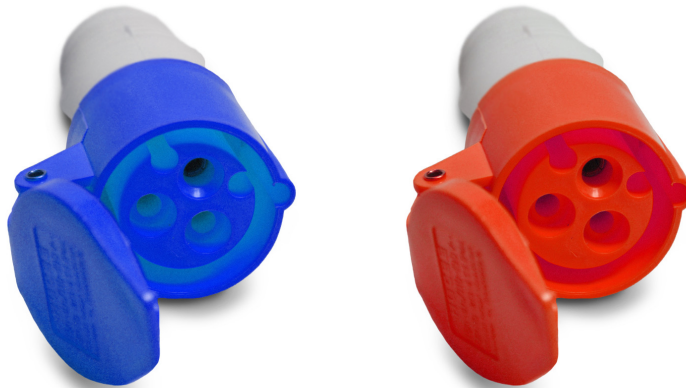

**PRODUCT NAME:**

INDUSTRIAL COUPLERS

**PRODUCT CODE/S:**

EL2120 : 16AMP 110V COUPLER/SOCKET YELLOW  
 EL2121 : 16AMP 220V COUPLER/SOCKET BLUE  
 EL2113 : 32 AMP 110V YELLOW COUPLER  
 EL2122 : 32AMP 380V COUPLER/SOCKET RED  
 EL2123 : 32AMP 220V COUPLER/SOCKET BLUE

**KEY FEATURES:**

COUPLING SOCKET FOR 14MM TRAILING LEAD  
 LONG LIFE AND DURABLE  
 IP44 RATED  
 SPLASHPROOF AND SUITABLE FOR OUTDOOR USE

**DETAILS:**

<b>BODY MATERIAL</b>	Plastic Body
<b>BRAND</b>	SAFELINE
<b>CABLE ENTRY POINTS</b>	REAR ONLY
<b>EARTH POSITION</b>	4h
<b>Hertz (Hz)</b>	50/60 Hz
<b>IP Rating</b>	IP44
<b>Model No</b>	EL2120-23 / EL2113
<b>Mount Type</b>	Surface-Mounted
<b>Pack Size</b>	1
<b>Pieces in Pack/Case</b>	1
<b>Product Type</b>	Surface Socket
<b>Suitable Cable Size</b>	18 mm
<b>Switched/Unswitched</b>	Unswitched
<b>Water Resistant</b>	Splashproof